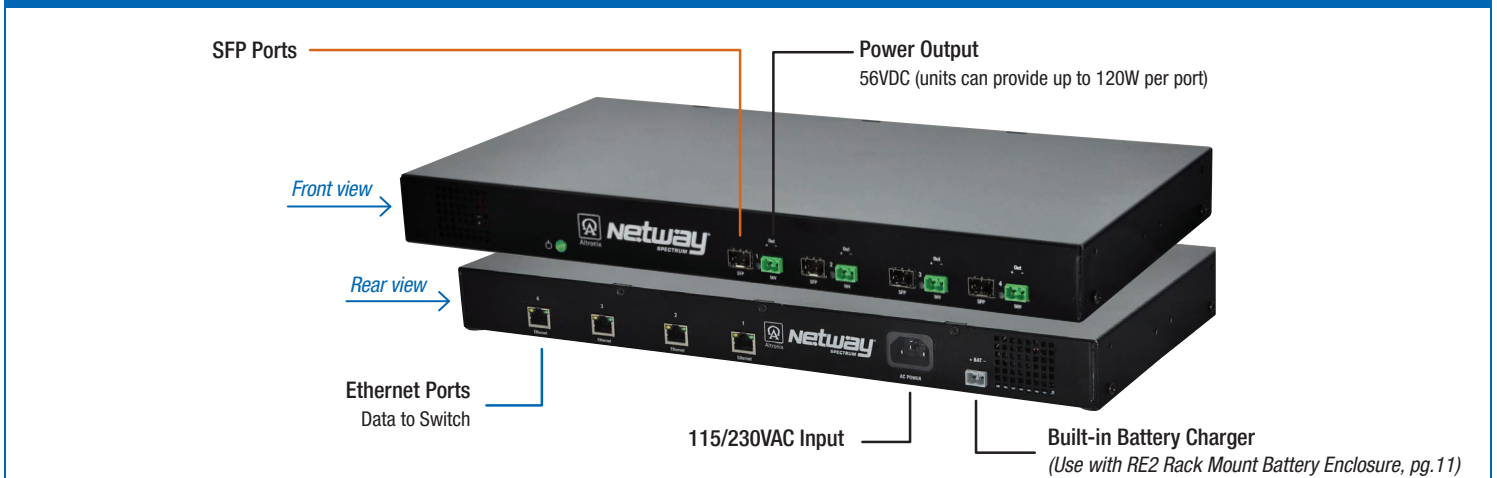

Media Converters with Power Supply/Chargers in Outdoor Enclosure

Model	Configuration	SFP port(s)	10/100/1000 Ethernet ports	PoE ports	Input: 115/230VAC	Built-in Battery Charger	Enclosure Accommodates Batteries
NetWaySP1BTWP	Outdoor Enclosure	1	1	Single Port (802.3bt) rated up to 90W	✓	✓	—
NetWaySP1BTWPX	Outdoor Enclosure w/Battery Shelf						✓
NetWaySP2PWP	Outdoor Enclosure		2	2-Ports rated up to 30W			—
NetWaySP2PWPX	Outdoor Enclosure w/Battery Shelf						✓

Ethernet to Fiber Media Converters

NetWaySP4P / NetWaySP4P2 / NetWaySP4PX - 4-Port Media Converters with Integral Power/Charger