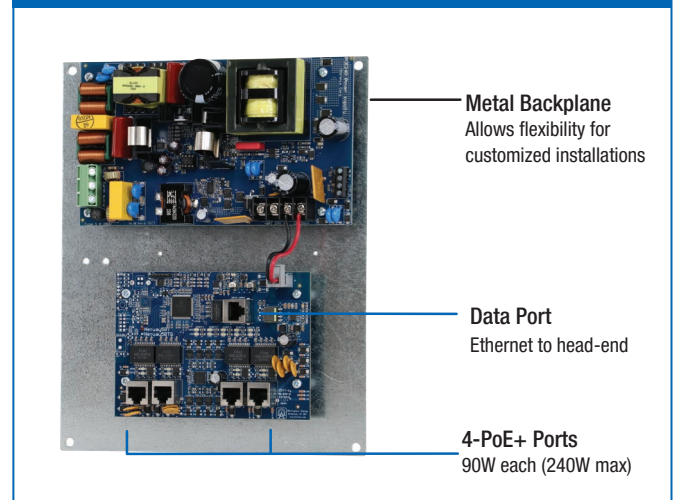

NetWay5BTPL - PoE+ Switch with Integral Power on Backplane