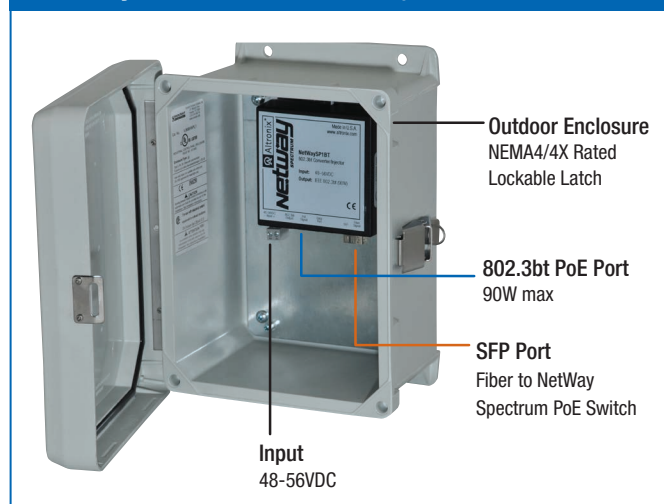

Media Converters

Model	Configuration	SFP port(s)	10/100/1000 Ethernet ports	PoE Ports	Class 2 power limited Outputs	56VDC Power Output	Integral Power Supply/Charger	Power Input	Built-in Battery Charger
NetWaySP4	1U Rack Mount	4	4	Supports up to 60W max per port	—	✓	—	48-56VDC or PoE+ (30W) / Hi-PoE (60W)	—
NetWaySP4P				120W max per port (240W total power)	—		✓	115/230VAC	✓
NetWaySP4P2				60W max per port (240W total power)	✓		✓	115/230VAC	✓
NetWaySP4PX				120W max per port (480W total power)	—		✓	115/230VAC	✓
NetWaySP1BT	Modular Case (DIN Rail Mountable)	1	1	90W max	—	—	—	48VDC to 56VDC	—
NetWaySP1P			1	30W max					
NetWaySP2P			2	30W max per port					
NetWaySP1H	Modular Metal Case (DIN Rail Mountable)	1	1	90W max	—	✓	—	115/230VAC	—
NetWaySP1A	Modular Case (DIN Rail Mountable)	1	1	N/A	—	—	—	PoE (Class 1)	—
NetWaySP8A	1U Rack Mount	8	8					115/230VAC	
NetWaySP16A	1U Rack Mount	16	16					115/230VAC	

Media Converters in Outdoor Enclosure

Model	Configuration	SFP port(s)	10/100/1000 Ethernet ports	PoE ports	Input: 48-56VDC
NetWaySP1BTWPN	Outdoor Enclosure	1	1	Single Port (802.3bt) rated up to 90W	✓
NetWaySP2PWPN	Outdoor Enclosure		2	2-Ports rated up to 30W	

NetWaySP2P - 3-Port Media Converter/Switch

NetWaySP1BTWPN - Outdoor Single Port Media Converter

Media Converters with Power Supply/Chargers in Outdoor Enclosure

Model	Configuration	SFP port(s)	10/100/1000 Ethernet ports	PoE ports	Input: 115/230VAC	Built-in Battery Charger	Enclosure Accommodates Batteries
NetWaySP1BTWP	Outdoor Enclosure	1	1	Single Port (802.3bt) rated up to 90W	✓	✓	—
NetWaySP1BTWPX	Outdoor Enclosure w/Battery Shelf						✓
NetWaySP2PWP	Outdoor Enclosure		2	2-Ports rated up to 30W			—
NetWaySP2PWPX	Outdoor Enclosure w/Battery Shelf						✓