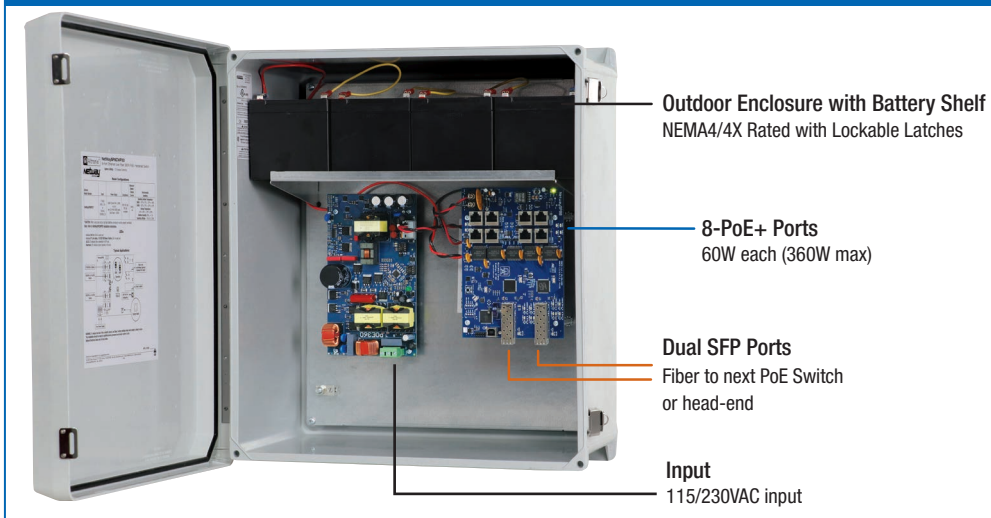

Hardened PoE Switches (Dual SFP) with Power Supply/Chargers in Enclosure

Model	Configuration	SFP port(s)	10/100 Ethernet ports	10/100/1000 Ethernet ports	PoE ports	Layer 2 Managed with Embedded LINQ™	Input: 115/230VAC	Built-in Battery Charger	Enclosure Accommodates Batteries	
NetWaySP8WP	Outdoor Enclosure	2	2	6	8-Ports rated up to 30W or 2-Ports rated up to 60W (POE201 - 120W total power)	✓	✓	SLA or Gel	—	
NetWaySP8WPX	Outdoor Enclosure w/Battery Shelf								✓	
NetWaySP8X	Indoor Enclosure								—	
NetWaySP8LWPX	Outdoor Enclosure w/Battery Shelf				8-Ports rated up to 30W or 1-Port rated up to 60W (POE60 - 75W total power)			LiFePO4	✓	
NetWaySP8WP2	Outdoor Enclosure							8-Ports rated up to 60W (POE240 - 240W total power)	LiFePO4, SLA, or Gel	—
NetWaySP8WPX2	Outdoor Enclosure w/Battery Shelf									✓
NetWaySP8X2	Indoor Enclosure				—					
NetWaySP8WP3	Outdoor Enclosure				8-Ports rated up to 60W (POE360 - 360W total power)			SLA or Gel	—	
NetWaySP8WPX3	Outdoor Enclosure w/Battery Shelf								✓	
NetWaySP8X3	Indoor Enclosure								—	
NetWaySP8C3W5	Large Outdoor Enclosure (WP5) w/Battery Shelf				8-Ports rated up to 60W (POE360 - 360W total power)			Includes rapid battery charger (EBC48) SLA or Gel	✓	

NetWaySP8C3W5 - Outdoor Hardened PoE+ Switch with Integral Power and Rapid Battery Charger