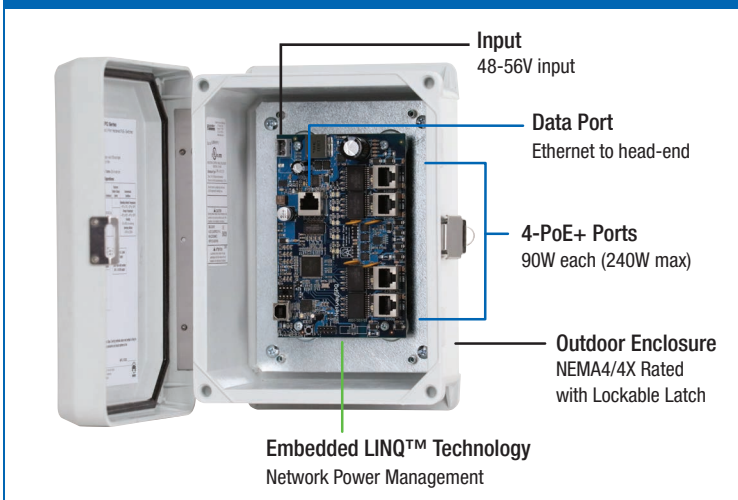

Hardened PoE Switches Mounted in Outdoor Enclosure (external power required)

Model	Configuration	Ethernet Data port	PoE ports (10/100/1000)	Embedded LINQ™ Power Management	Input
NetWay5BTWPN	NEMA4/4X Rated Outdoor Enclosure	1	4-Ports rated up to 90W (240W total power)	—	48-56VDC
NetWay5PWPN			4-Ports rated up to 30W (120W total power)		12/24VDC
NetWay5BTQWPN		1	4-Ports rated up to 90W (240W total power)	✓	48-56VDC
NetWay5PQWPN			4-Ports rated up to 30W (120W total power)		12/24VDC

Hardened PoE Switches with Power Supply/Chargers on Backplane

Model	Configuration	Ethernet Data port	PoE ports (10/100/1000)	Embedded LINQ™ Power Management	Input
NetWay5BTPL	NEMA4/4X Rated Outdoor Enclosure	1	4-Ports rated up to 90W (240W total power)	—	115/230VAC Input
NetWay5BTQPL				✓	

NetWay5PQWP - Outdoor Hardened PoE+ Switch with Network Management