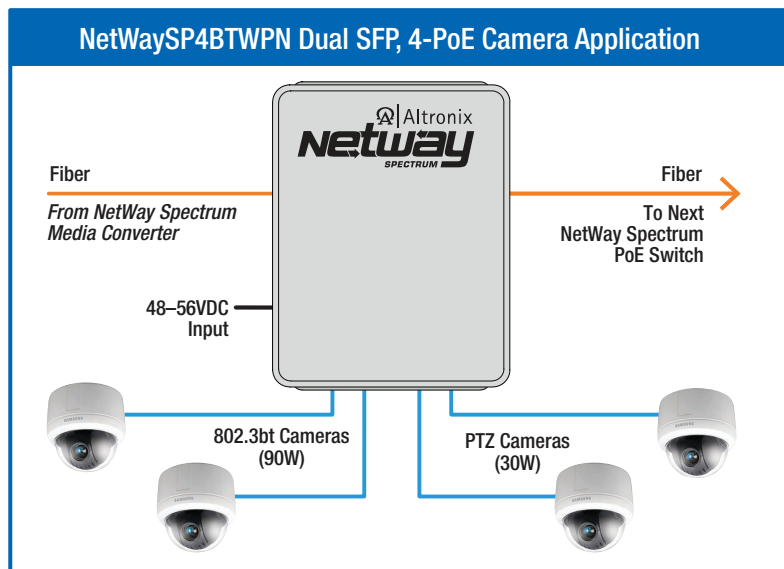

Hardened PoE Switches Mounted in Outdoor Enclosure (external power required)

Model	Configuration	SFP port(s)	10/100 Ethernet ports	10/100/1000 Ethernet ports	PoE ports	Layer 2 Managed with Embedded LINQ™	Input: 48-56VDC	
NetWay4E1WPN	NEMA4/4X Rated Outdoor Enclosure	1	—	4	4-Ports rated up to 30W (120W total power)	—	✓	
NetWay4E1BTWPN		1	—	4	4-Ports rated up to 90W (240W total power)			
NetWaySP41WPN		2	—	4	4-Ports rated up to 30W (120W total power)			✓
NetWaySP41BTWPN		2	—	4	4-Ports rated up to 90W (240W total power)			
NetWay4EWPN		1	—	4	4-Ports rated up to 30W (120W total power)	✓		
NetWay4EBTWPN		1	—	4	4-Ports rated up to 90W (240W total power)			
NetWaySP4WPN		2	—	4	4-Ports rated up to 30W (120W total power)			
NetWaySP4BTWPN		2	—	4	4-Ports rated up to 90W (240W total power)			
NetWaySP8WPN		2	2	6	8-Ports rated up to 30W or 2-Ports rated up to 60W (120W total power)