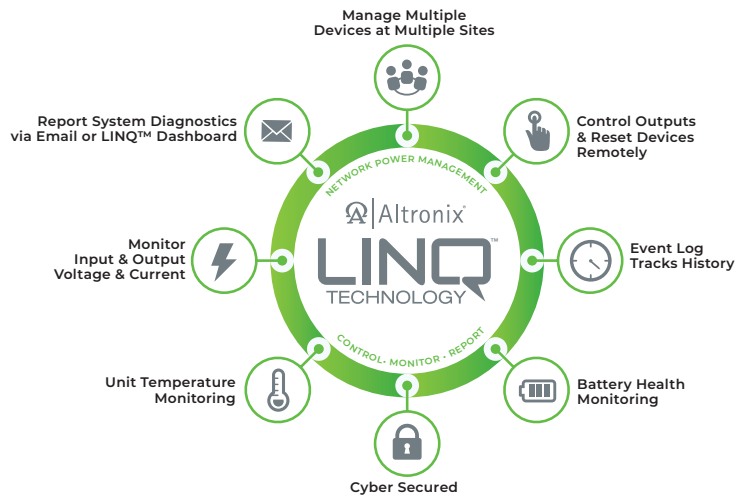

- **NetWay Spectrum** is the solution for deploying IP devices in remote locations with or without local power, utilizing fiber optic infrastructure.
- **NetWay Spectrum** is designed and manufactured for use in harsh environments at greater distances.
- **NetWay Spectrum** offers a series of hardened PoE switches with optimized Lithium Iron Phosphate (LiFePO4) battery backup.
- **NetWay Spectrum** comes in a wide range of models for indoor and outdoor applications.
- **NetWay Spectrum** hardened PoE switches, media converters and power supplychargers are available pre-configured or separately, as subcomponents to customize your system.
- **NetWay Spectrum** features embedded **LINQ™ Network Management Technology** to remotely monitor, control and report power/diagnostics – streamlining service and maintenance operations by leveraging the network. A built-in timer can reset devices automatically on a schedule.
- **NetWay Spectrum** products are TAA compliant, NDAA compliant and backed by a Lifetime Warranty.

Remote Network Power Management Technology

NetWay Spectrum features embedded LINQ™ Network Management Technology to remotely monitor, control and report power/diagnostics – streamlining service and maintenance operations by leveraging the network. A built-in timer can reset devices automatically on a schedule. Stay alert, resolve issues, and control power from anywhere over the network.