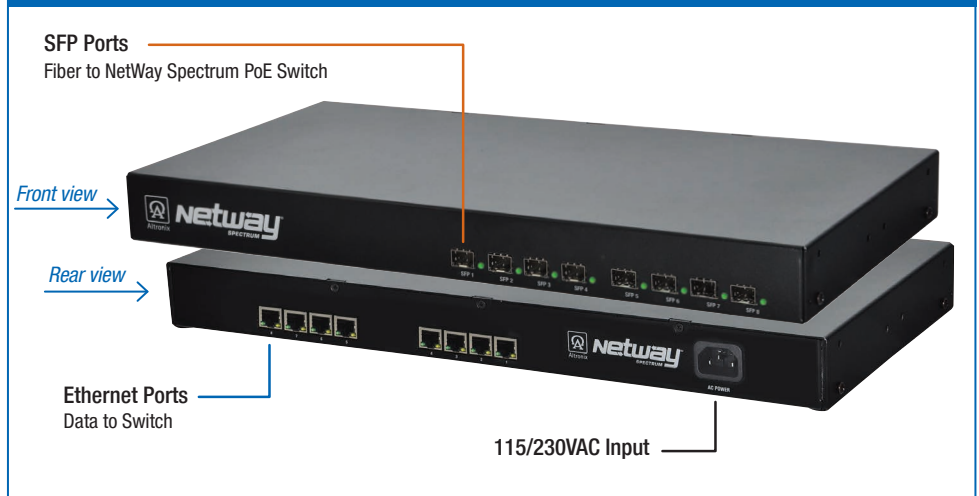

Ethernet to Fiber Media Converters

NetWaySP4P / NetWaySP4P2 / NetWaySP4PX - 4-Port Media Converters with Integral Power/Charger

NetWaySP1H - Single Port Powered Media Converter

NetWaySP8A - 8-Port Media Converter (16-Port version available)

NetWaySP4PX Application Generating Power from the Head-End to Remote NetWay Spectrum PoE Switch

NetWaySP8A Application Utilizing Local Power at Remote NetWay Spectrum PoE Switches

Power Sources for NetWay Spectrum