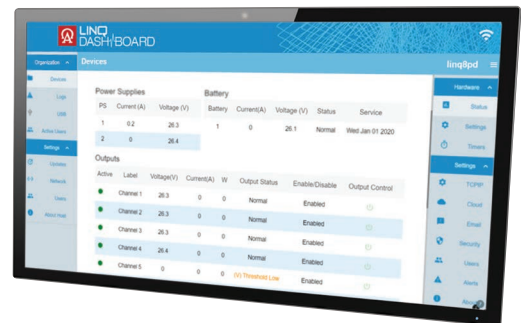

NetWay Spectrum features embedded LINQ™ Network Management Technology to remotely monitor, control and report power/diagnostics – streamlining service and maintenance operations by leveraging the network. A built-in timer can reset devices automatically on a schedule. Stay alert, resolve issues, and control power from anywhere over the network.

- Eliminate truck rolls and increase RMR.
- Provides local and/or remote access to critical linformation via LAN/WAN.
- Report system diagnostics via **LINQ™ Dashboard** and/or email alert notification.
- Programmable voltage and current threshold.
- Control output and power supply via flexible timing parameters.
- Power cycle mode, Timer Scheduler, FACP override, Battery backup.
- Programmable time events.
- Third-party-certified cybersecurity.
- Individual password protected user levels.
- Manage and maintain security devices over multiple sites via **Altronix LINQ™ Dashboard**.
  Intuitive IP communication software solution to remotely monitor, report, and control any combination of individual or multiple groups of products across any number of locations and systems.