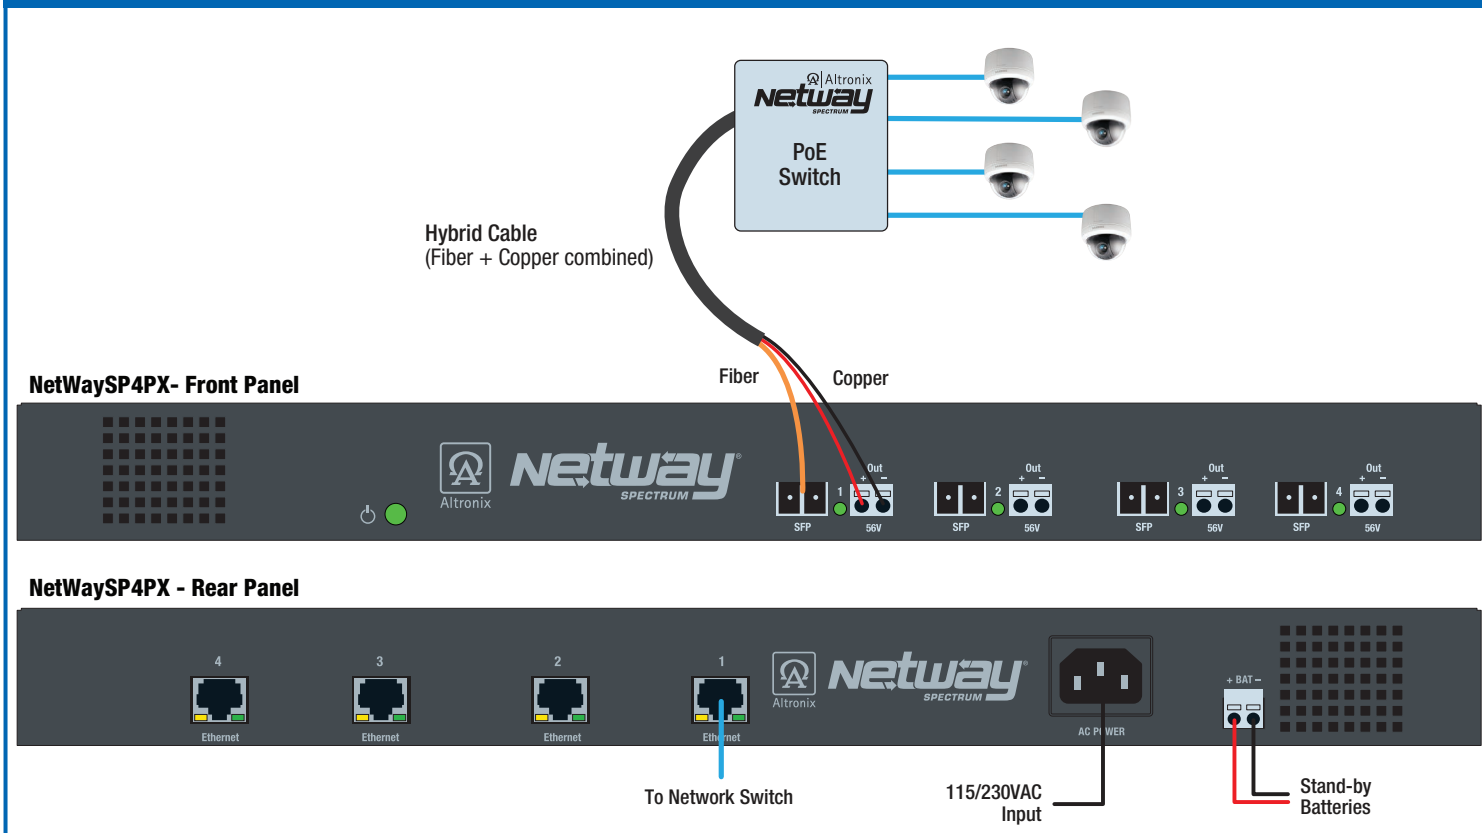

Ethernet to Fiber Media Converters

NetWaySP4P / NetWaySP4P2 / NetWaySP4PX - 4-Port Media Converters with Integral Power/Charger

NetWaySP1H - Single Port Powered Media Converter

NetWaySP8A - 8-Port Media Converter (16-Port version available)

NetWaySP4PX Application Generating Power from the Head-End to Remote NetWay Spectrum PoE Switch

NetWaySP8A Application Utilizing Local Power at Remote NetWay Spectrum PoE Switches

Power Sources for NetWay Spectrum