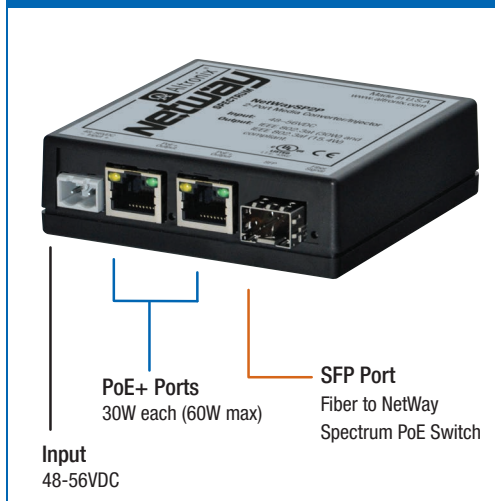

Media Converters

Model	Configuration	SFP port(s)	10/100/1000 Ethernet ports	PoE Ports	Class 2 power limited Outputs	56VDC Power Output	Integral Power Supply/Charger	Power Input	Built-in Battery Charger
NetWaySP4	1U Rack Mount	4	4	Supports up to 60W max per port	—	✓	—	48-56VDC or PoE+ (30W) / Hi-PoE (60W)	—
NetWaySP4P				120W max per port (240W total power)	—		✓	115/230VAC	✓
NetWaySP4P2				60W max per port (240W total power)	✓		✓	115/230VAC	✓
NetWaySP4PX				120W max per port (480W total power)	—		✓	115/230VAC	✓
NetWaySP1BT	Modular Case (DIN Rail Mountable)	1	1	90W max	—	—	—	48VDC to 56VDC	—
NetWaySP1P			1	30W max					
NetWaySP2P			2	30W max per port					
NetWaySP1H	Modular Metal Case (DIN Rail Mountable)	1	1	90W max	—	✓	—	115/230VAC	—
NetWaySP1A	Modular Case (DIN Rail Mountable)	1	1	N/A	—	—	—	PoE (Class 1)	—
NetWaySP8A	1U Rack Mount	8	8					115/230VAC	
NetWaySP16A	1U Rack Mount	16	16					115/230VAC	

Media Converters in Outdoor Enclosure

Model	Configuration	SFP port(s)	10/100/1000 Ethernet ports	PoE ports	Input: 48-56VDC
NetWaySP1BTWPN	Outdoor Enclosure	1	1	Single Port (802.3bt) rated up to 90W	✓
NetWaySP2PWPN	Outdoor Enclosure		2	2-Ports rated up to 30W	

NetWaySP2P - 3-Port Media Converter/Switch