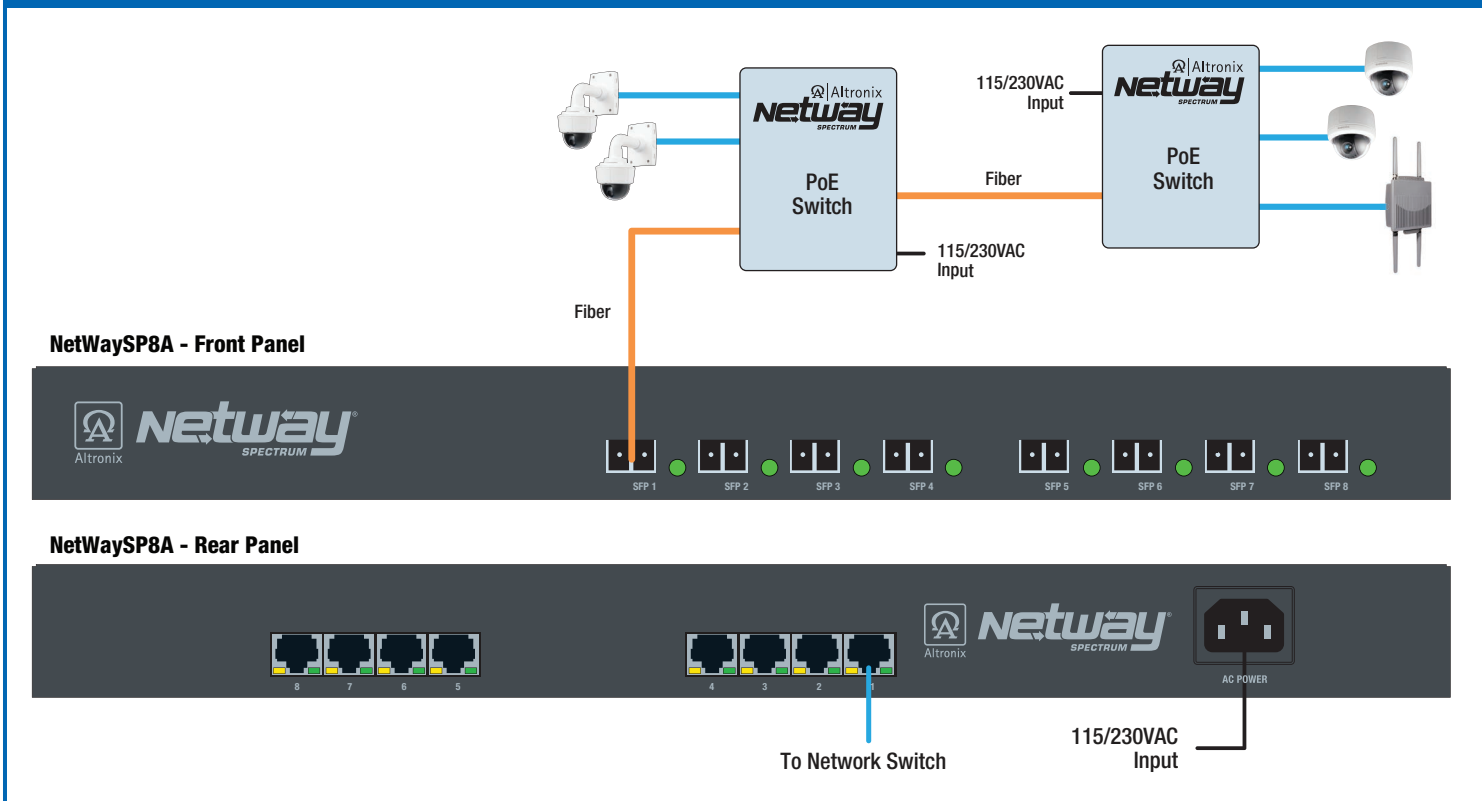

NetWaySP2P - 3-Port Media Converter/Switch

NetWaySP1BTWPN - Outdoor Single Port Media Converter

Media Converters with Power Supply/Chargers in Outdoor Enclosure

Model	Configuration	SFP port(s)	10/100/1000 Ethernet ports	PoE ports	Input: 115/230VAC	Built-in Battery Charger	Enclosure Accommodates Batteries
NetWaySP1BTWP	Outdoor Enclosure	1	1	Single Port (802.3bt) rated up to 90W	✓	✓	—
NetWaySP1BTWPX	Outdoor Enclosure w/Battery Shelf						✓
NetWaySP2PWP	Outdoor Enclosure		2	2-Ports rated up to 30W			—
NetWaySP2PWPX	Outdoor Enclosure w/Battery Shelf						✓

Ethernet to Fiber Media Converters

NetWaySP4P / NetWaySP4P2 / NetWaySP4PX - 4-Port Media Converters with Integral Power/Charger

NetWaySP1H - Single Port Powered Media Converter

NetWaySP8A - 8-Port Media Converter (16-Port version available)

NetWaySP4PX Application Generating Power from the Head-End to Remote NetWay Spectrum PoE Switch

NetWaySP8A Application Utilizing Local Power at Remote NetWay Spectrum PoE Switches

Power Sources for NetWay Spectrum