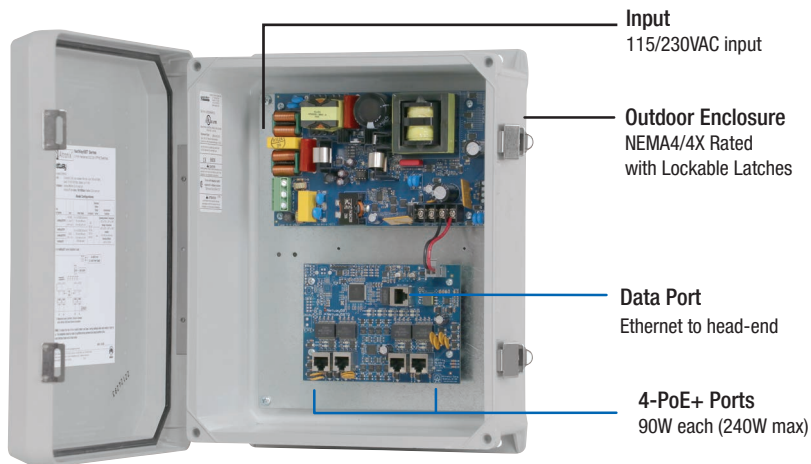

Hardened PoE Switches with Power Supply/Chargers in Enclosure

Model	Configuration	Ethernet Data port	PoE ports (10/100/1000)	Embedded LINQ™ Power Management	Input 115/230VAC	Built-in Battery Charger	Enclosure Accommodates Batteries
NetWay5BTWP	NEMA4/4X Rated Outdoor Enclosure	1	4-Ports rated up to 90W (240W total power)	—	✓	Charges LiFePO4, SLA, or Gell	—
NetWay5BTWPX	Outdoor Enclosure w/Battery Shelf						✓
NetWay5BTX	Indoor Enclosure						—
NetWay5PWP	NEMA4/4X Rated Outdoor Enclosure		4-Ports rated up to 30W (120W total power)				—
NetWay5PWPX	Outdoor Enclosure w/Battery Shelf						✓
NetWay5PX	Indoor Enclosure						—
NetWay5BTQWP	NEMA4/4X Rated Outdoor Enclosure	1	4-Ports rated up to 90W (240W total power)	✓	✓	Charges LiFePO4, SLA, or Gell	—
NetWay5BTQWPX	Outdoor Enclosure w/Battery Shelf						✓
NetWay5BTQX	Indoor Enclosure						—
NetWay5PQWP	NEMA4/4X Rated Outdoor Enclosure		4-Ports rated up to 30W (120W total power)				—
NetWay5PQWPX	Outdoor Enclosure w/Battery Shelf						✓
NetWay5PQX	Indoor Enclosure						—

NetWay5BTWP - Outdoor Hardened PoE+ Switch with Integral Power