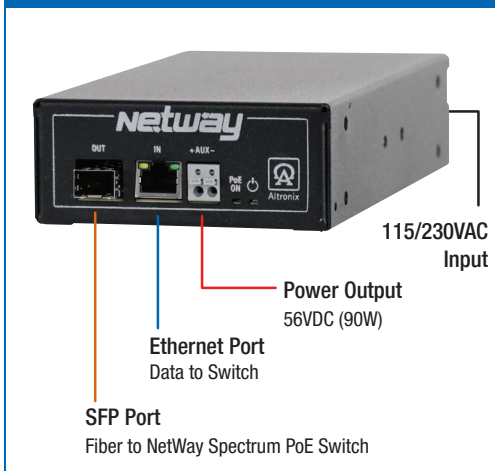

NetWaySP1H - Single Port Powered Media Converter