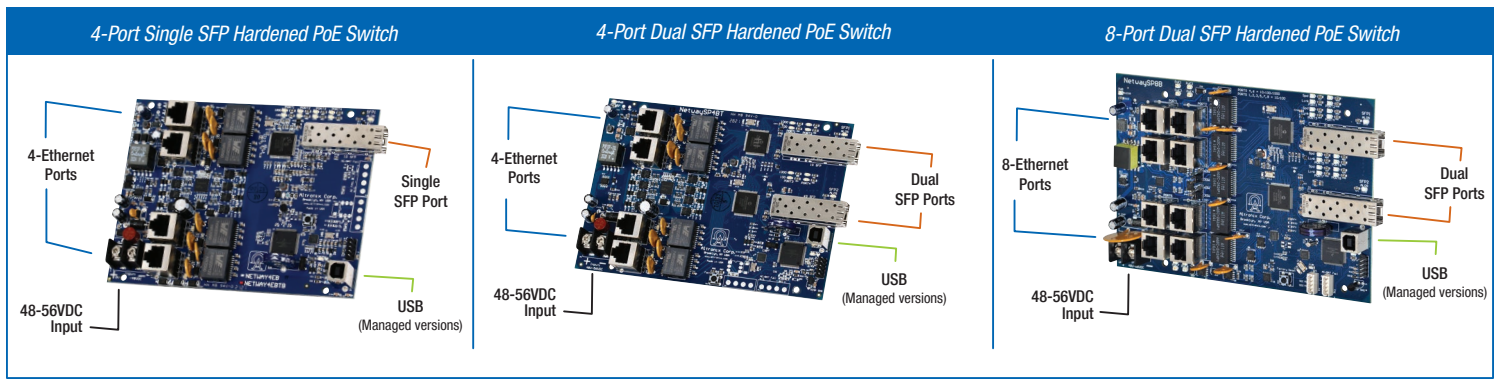

- **NetWay Spectrum** is the solution for deploying IP devices in remote locations with or without local power, utilizing fiber optic infrastructure.
- **NetWay Spectrum** is designed and manufactured for use in harsh environments at greater distances.
- **NetWay Spectrum** offers a series of hardened PoE switches with optimized Lithium Iron Phosphate (LiFePO4) battery backup.
- **NetWay Spectrum** comes in a wide range of models for indoor and outdoor applications.
- **NetWay Spectrum** hardened PoE switches, media converters and power supplychargers are available pre-configured or separately, as subcomponents to customize your system.
- **NetWay Spectrum** features embedded **LINQ™ Network Management Technology** to remotely monitor, control and report power/diagnostics – streamlining service and maintenance operations by leveraging the network. A built-in timer can reset devices automatically on a schedule.
- **NetWay Spectrum** products are TAA compliant, NDAA compliant and backed by a Lifetime Warranty.

Remote Network Power Management Technology

NetWay Spectrum features embedded LINQ™ Network Management Technology to remotely monitor, control and report power/diagnostics – streamlining service and maintenance operations by leveraging the network. A built-in timer can reset devices automatically on a schedule. Stay alert, resolve issues, and control power from anywhere over the network.

Hardened PoE Switches, Single SFP (Board only)

Model	SFP Port(s)	10/100/1000 Ethernet ports	PoE ports	Layer 2 Managed with Embedded LINQ™	Input: 48-56VDC
NetWay4EB	1	4	4-Ports rated up to 30W (120W total power)	✓	✓
NetWay4EBTB			4-Ports rated up to 90W (240W total power)		
NetWay4E1B			4-Ports rated up to 30W (120W total power)	—	
NetWay4E1BTB			4-Ports rated up to 90W (240W total power)		